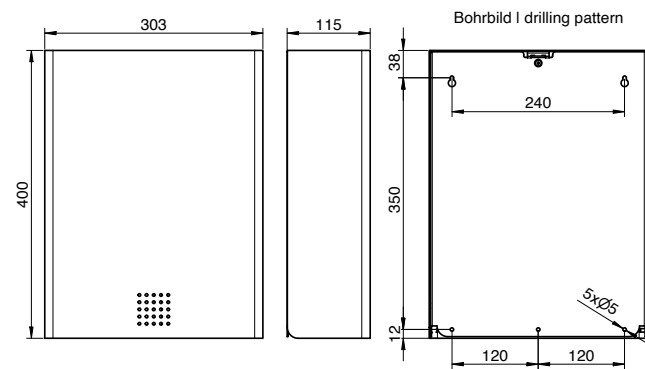

Single toilet paper sheet dispenser SF-316

Single toilet paper sheet dispenser double row, white, approx. 1400 sheets, 400mm height

Single toilet paper sheet dispenser double row for wall mounting. Stainless steel, white powder coated in RAL 9016 traffic white with fine structure. Cover 1.5mm thickness. Perforated fill level indicator with 4mm drillings. Lock not visible. Capacity approx. 1400 single sheets. Maximum size of paper sheets: 105x120mm. Including key, stainless steel screws and plugs.