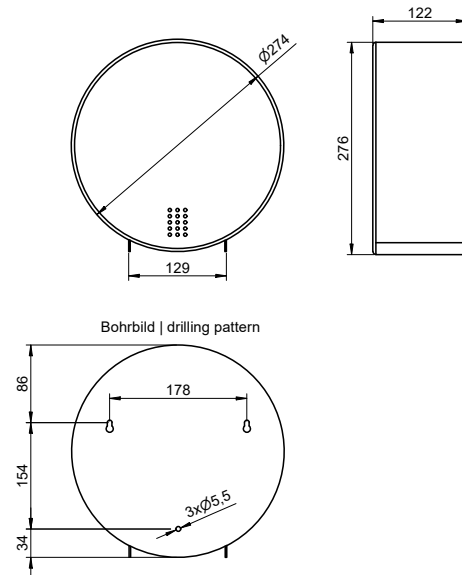

Jumbo toilet roll holder SF-350

Jumbo toilet roll holder, white

Jumbo toilet roll holder for wall mounting. Stainless steel, white powder coated in RAL 9016 traffic white with fine structure. Cover 1.0mm thickness. Perforated design area with 4mm drillings. Lock not visible. For jumbo rolls with max. 270mm diameter. Tearoff edge at withdrawal opening. Including key, stainless steel screws and plugs.