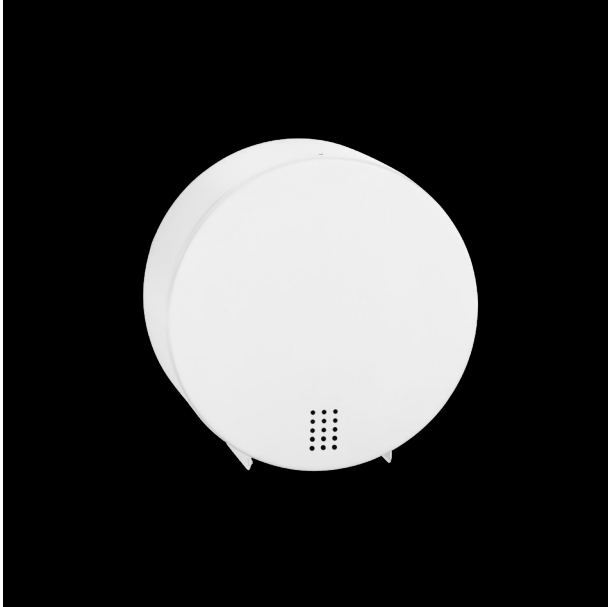

Jumbo toilet roll holder SF-350

Jumbo toilet roll holder, white

Jumbo toilet roll holder for wall mounting. Stainless steel, white powder coated in RAL 9016 traffic white with fine structure. Cover 1.0mm thickness. Perforated design area with 4mm drillings. Lock not visible. For jumbo rolls with max. 270mm diameter. Tearoff edge at withdrawal opening. Including key, stainless steel screws and plugs.