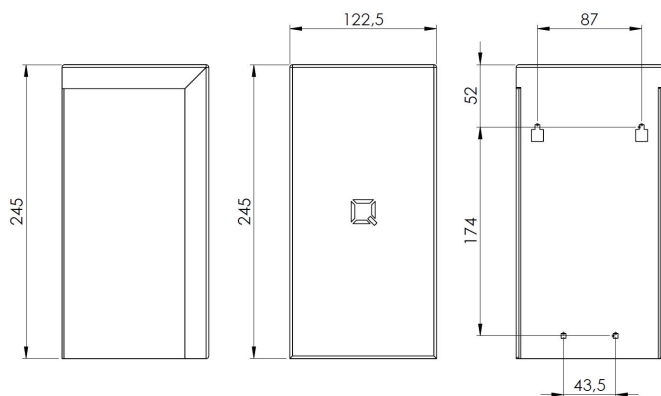

Soap dispenser automatic 650 ml refillable

Stainless steel soap dispenser automatic 650 ml, QSDRA8 SSL

Washing hands after using the toilet is hygiene rule number one. Do you want to make it easy for your staff or guests to leave the toilet with clean hands, then a user-friendly soap dispenser is a condition. With the Qbic-line stainless steel automatic soap dispenser, you have a nice solution. The sleek soap dispenser offers a surprising amount of functionality. You can use it for both liquid soap and alcohol gel as well as lotions and creams. When it comes to fillings, you remain very flexible: the Qbic-line soap dispenser is universally refillable. Hang the beautiful and hygienic soap dispensers from Qbic-line series near your sink. Request a quote!

> [Bekijk het product online](#)

Technical description

Soap dispenser automatic for wall mounting. With Q-logo cut out in the cover. With spring lock and stainless steel Qbic-line key. With refillable reservoir. The dispenser needs 3 pieces of LR14 batteries (not included)

Specificaties

Article number	6731
Material	Stainless steel | With welded cover of 1,25 mm
H x W x D	245 mm x 122,5 mm x 122,5 mm
Weight	2 kg
Guarantee	3 years from the date of purchase
Application	Refillable
Dosage	2 ml p/stroke
Content	650 ml