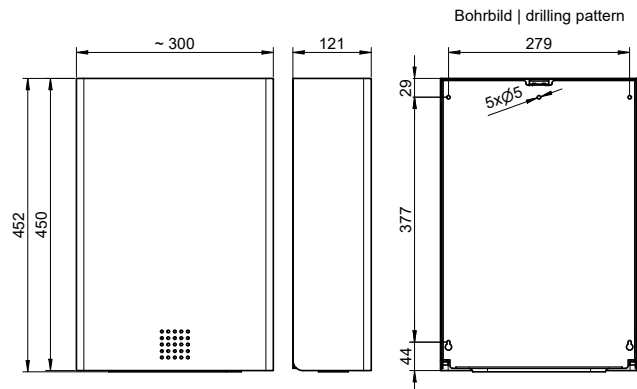

Paper towel dispenser SF-103

Paper towel dispenser large, white, approx. 800 sheets, 450mm height

Paper towel dispenser large for wall mounting. Stainless steel, white powder coated in RAL 9016 traffic white with fine structure. Cover 1.5mm thickness. Perforated fill level indicator with 4mm drillings. Lock not visible. Integrated soft-slide box for easy paper dispensing. Capacity approx. 800 zig-zag-folded paper towels. Suitable for paper towels with a length of approx. 220-250mm and a folded width of approx. 95-120mm. Including key, stainless steel screws and plugs.