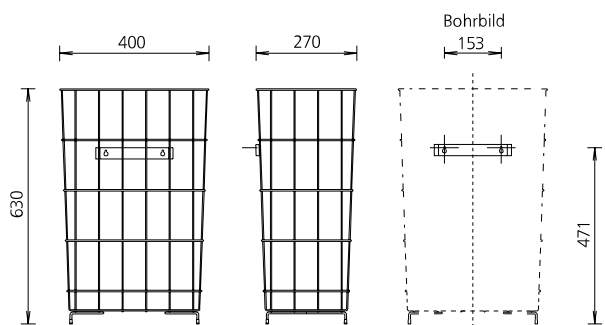

SK 60

Maße in mm - Dimensions in mm

References

hospitals, clinics, retirement/care homes, dental practices, restaurants, laboratories, rehabilitation facilities, rescue stations, administration facilities

Usage examples

nursing and examination rooms, general wards, toilets

Technical data

Waste bin type:	open waste bin
Housing:	Stainless steel, electro-polished
Filling volume (liter):	60 liter
Mounting:	With mounting set, with existing hanging brackets
Cleaning:	manual wipe disinfection
Warranty:	5 years
Dimensions (W x H x D) in mm:	400x630x270