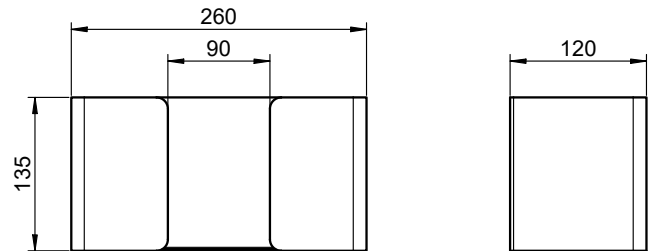

Paper towel dispenser SF-105-S

Bohrbild | drilling pattern

Paper towel dispenser open on top, white, approx. 200 sheets

Paper towel dispenser open on top for wall mounting. Stainless steel, white powder coated in RAL 9016 traffic white with fine structure. Cover 1.5mm thickness. Capacity approx. 200 zig-zag-folded paper towels. Suitable for paper towels with a length of approx. 220-250mm and a folded width of approx. 95-120mm. Including stainless steel screws and plugs.