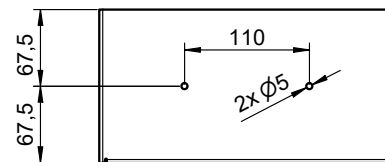

Paper towel dispenser SF-105-S

Bohrbild | drilling pattern

Paper towel dispenser open on top, white, approx. 200 sheets

Paper towel dispenser open on top for wall mounting. Stainless steel, white powder coated in RAL 9016 traffic white with fine structure. Cover 1.5mm thickness. Capacity approx. 200 zig-zag-folded paper towels. Suitable for paper towels with a length of approx. 220-250mm and a folded width of approx. 95-120mm. Including stainless steel screws and plugs.