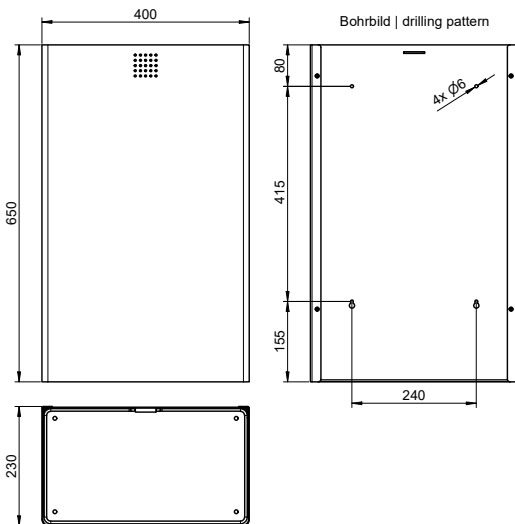

MONTAGEANLEITUNG

MOUNTING INSTRUCTION

Abfallbehälter ca. 60 L, 400 mm Breite ONE
Waste bin approx. 60 l, 400mm width ONE

PU-245 / SF-245 / DP-245

Montage Video
Mounting video

2024/02/08