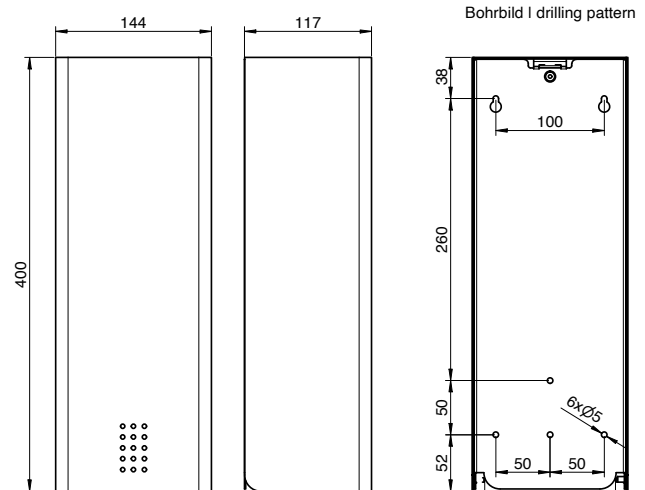

Single toilet paper sheet dispenser PU-313

Single toilet paper sheet dispenser, stainless steel, approx. 700 sheets, 400mm height

Single toilet paper sheet dispenser for wall mounting. Stainless steel. Surface with fine brushed structure. Cover 1.5mm thickness. Perforated fill level indicator with 4mm drillings. Lock not visible. Capacity approx. 700 single sheets. Maximum size of paper sheets: 105x120mm. Including key, stainless steel screws and plugs.