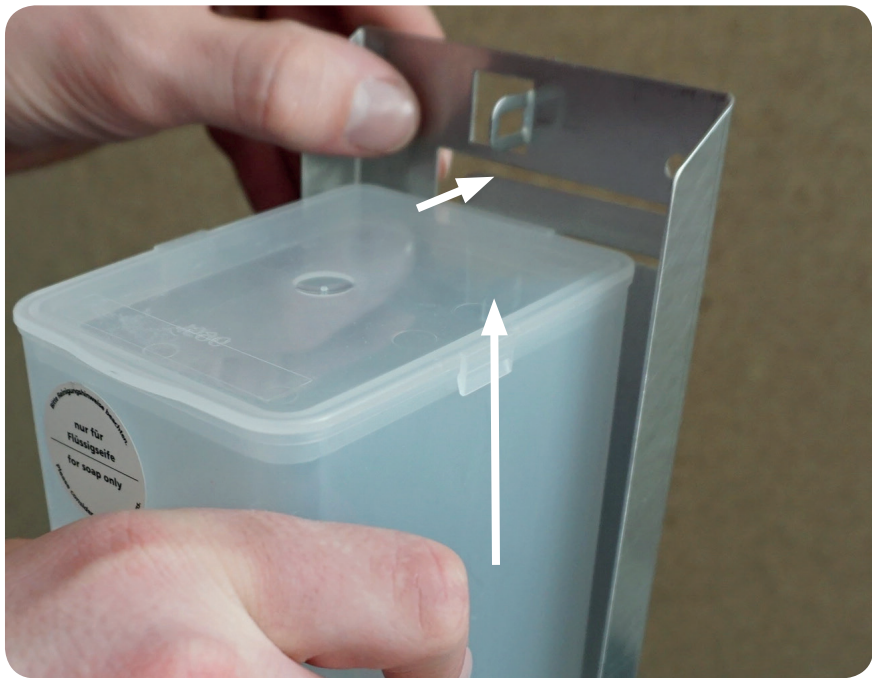

MOUNTING INSTRUCTION MONTAGE-ANLEITUNG

soap dispenser ONE
Creme-Seifenspender ONE

PU/DP/SF/BR/ME/KU-140
PU/DP/SF/BR/ME/KU-141

PROOX GmbH
A-6971 Hard / Austria
www.proox.com

1

3

2

4