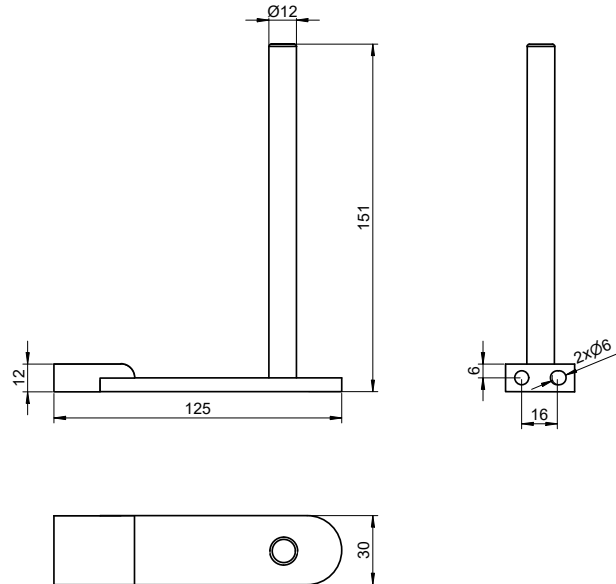

Spare roll holder DP-390

Spare roll holder for 2 rolls, black

Spare roll holder for 2 rolls for wall mounting. Stainless steel, black powder coated in RAL 9005 jet black with fine structure. For 2 rolls with minimum 13mm tube diameter. Including concealed mounting system with plugs and adapter screws made out of stainless steel.