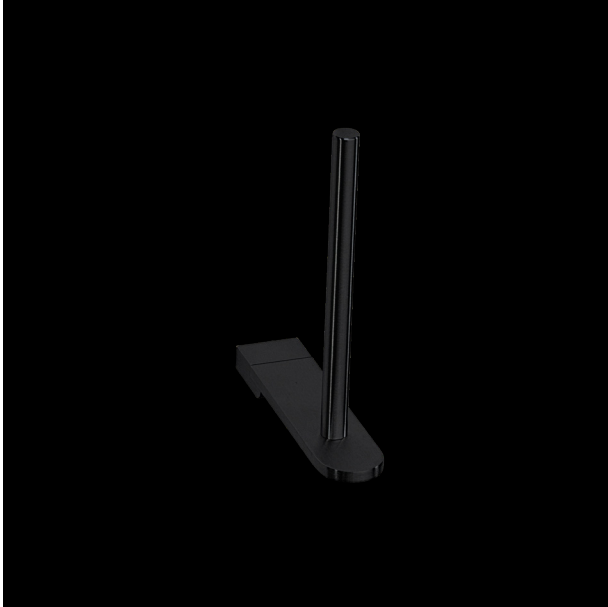

Spare roll holder DP-390

Spare roll holder for 2 rolls, black

Spare roll holder for 2 rolls for wall mounting. Stainless steel, black powder coated in RAL 9005 jet black with fine structure. For 2 rolls with minimum 13mm tube diameter. Including concealed mounting system with plugs and adapter screws made out of stainless steel.