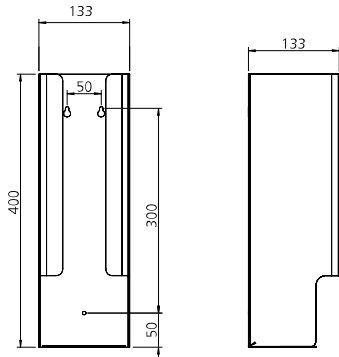

ERU 4 E ST

High-quality stainless steel replacement holder for 4 standard toilet paper rolls
Art.-No. 1421868

OPHARDT HYGIENE-TECHNIK GmbH + Co. KG
Lindenau 27 | 47611 Issum | Germany
Tel.: +49 (0) 28 35 18-10 | Fax +49 (0) 28 35 18-77
planer@ophardt.com | www.ophardt.com

ERU 4

Maße in mm - Dimensions in mm

References

airports, train stations, schools, kindergardens, hotels, restaurants, commercial kitchen, food processing areas, prisons, exhibitions, conference centres, shopping centres, fitness and sports centres, industry, laboratories, administration facilities

Usage examples

toilets

Technical data

Housing:	Stainless steel, brushed with Anti-Fingerprint-Coating (Steel Touch)
Filling volume (Toilet paper):	4 standard rolls (max. roll diameter 130 mm), inner roll diameter min. 40 mm
Mounting:	Wall mounting with 3 screws and wall plugs
Cleaning:	manual wipe disinfection
Warranty:	5 years
Net weight:	1.96 kg
Dimensions (W x H x D) in mm:	133x400x133
Notice:	Before using new products, please always check the compatibility of the product and the dispensing system to ensure proper functionality.