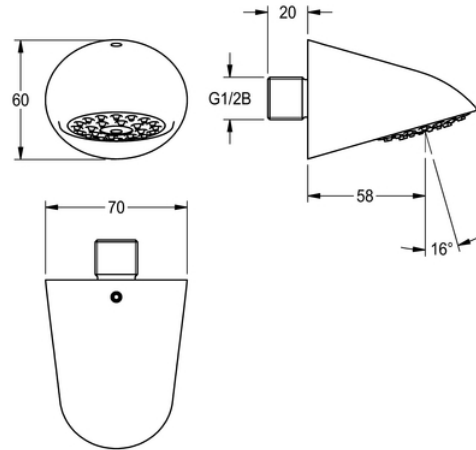

SHOWER HEAD

AQUA754 | 2000102683

ARTICLE GROUP (AG) : **AQUA754 ++** | ARTICLE FAMILY (AF) : **Shower heads** | PRODUCT GROUP (PG) : **Showers** |
MODEL RANGE : **AQUA**

AQUAJET-Slimline shower head DN 15 with plastic jet face with anti-calcification system and low aerosol formation, jet angle 16°, for wall connection, polished chromium-plated brass.

with flow controller 0.10 l/s

TECHNICAL DATA

Calculation Flow Rate Cold Water	0.10 liter per seconds
Gross Weight	0.57 kg
Diameter Nominal	DN-15-1-2INH
Minimum Flow Pressure	1.00 bar
Net Weight	0.52 kg
Sound Insulation	NO
Spout Projection	58.00 mm
Surface Material	CHROME
Adjustable Tilt Angle	NO
Type	SHOWER-HEAD
Type Of Connection	WALL-CONNECTION
Type Of Shower Head	SPRAY-SHOWER-HEAD
Volume Flow Rate At 3 Bar	0.10 liter per seconds

SHOWER HEAD

AQUA754 | 2000102683

ARTICLE GROUP (AG) : **AQUA754 ++** | ARTICLE FAMILY (AF) : **Shower heads** | PRODUCT GROUP (PG) : **Showers** |
MODEL RANGE : **AQUA**

ACCESSORIES

TWIST-PROOF

2000101108

SIMILAR PARTS

SHOWER HEAD

2000102689

SHOWER HEAD

2000102684
