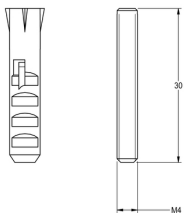

SHOWER HEAD

AQUA754 | 2000102683

ARTICLE GROUP (AG) : **AQUA754 ++** | ARTICLE FAMILY (AF) : **Shower heads** | PRODUCT GROUP (PG) : **Showers** |
MODEL RANGE : **AQUA**

AQUAJET-Slimline shower head DN 15 with plastic jet face with anti-calcification system and low aerosol formation, jet angle 16°, for wall connection, polished chromium-plated brass.

with flow controller 0.10 l/s

TECHNICAL DATA

Calculation Flow Rate Cold Water	0.10 liter per seconds
Gross Weight	0.57 kg
Diameter Nominal	DN-15-1-2INH
Minimum Flow Pressure	1.00 bar
Net Weight	0.52 kg
Sound Insulation	NO
Spout Projection	58.00 mm
Surface Material	CHROME
Adjustable Tilt Angle	NO
Type	SHOWER-HEAD
Type Of Connection	WALL-CONNECTION
Type Of Shower Head	SPRAY-SHOWER-HEAD
Volume Flow Rate At 3 Bar	0.10 liter per seconds

SHOWER HEAD

AQUA754 | 2000102683

ARTICLE GROUP (AG) : **AQUA754 ++** | ARTICLE FAMILY (AF) : **Shower heads** | PRODUCT GROUP (PG) : **Showers** |
MODEL RANGE : **AQUA**

ACCESSORIES

TWIST-PROOF

2000101108

SIMILAR PARTS

SHOWER HEAD

2000102689

SHOWER HEAD

2000102684
