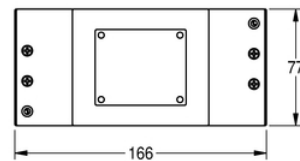

MAINS UNIT

AQRE908 | 2000100433

ARTICLE GROUP (AG) : **AQRE908** | ARTICLE FAMILY (AF) : **Complementary parts** | PRODUCT GROUP (PG) : **Water management** | MODEL RANGE : **AQUA**

Mains unit, for central voltage supply, 230 V AC - 24 V DC.

TECHNICAL DATA

| | |
|------------------------|-----------|
| Communication | NO |
| Input Supply Voltage V | 230.00 v |
| Gross Weight | 1.90 kg |
| Maximum Output Current | 48.00 w |
| Net Weight | 1.85 kg |
| Output Voltage | 24.00 v |
| Overall Depth | 76.00 mm |
| Overall Height | 77.00 mm |
| Overall Width | 166.00 mm |
| Power Switch | NO |
| Protective System Ip | 20 |
| Output Voltage Uom | DC |