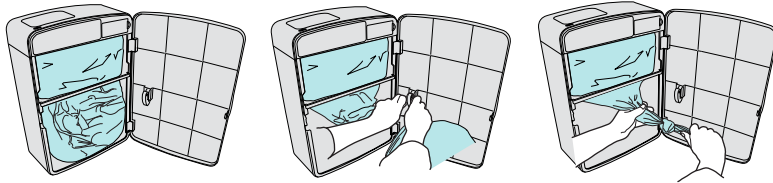

Thanks to PRIVÉ's unique continuous liner system, disposal is quick, easy and sanitary. Plus, each liner makes at least 30 bags.

Optional Base Stand is available