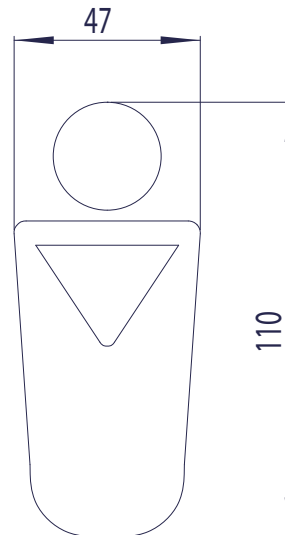

# PRODUCT SPECIFICATION

pictogram “men“  
 ONE pure  
 PU-810

### specification text

PROOX pictogram “men“ ONE pure,  
 made out of stainless steel.

dimensions: 47 x 110 x 1.5 mm

Laser cut pictogram, bathroom door sign “men“  
 made from stainless steel. Brushed finished surface.  
 Double-sided adhesive tape fitted to the reverse side.  
 Mounting template is included.