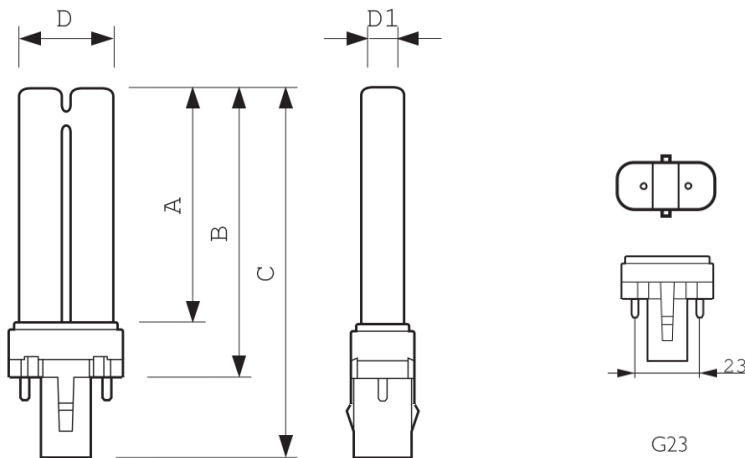

Technical Data Sheet

Product : Synergetic 11W (TGX11S)

Brand : Insect-O-Cutor

Date : 18/11/14

Revision : R2

Part Number:
Product Description:

TGX11S
Synergetic 11W Compact, Shatterproof

General Characteristics

Cap Base	G23
Cap Base Information	2 Pins
Bulb	2xT12
Execution	2 Pins
Useful Life	8000 hr
Shatterproof Sleeve Mat.	FEP

Electrical Characteristics

Lamp Wattage	11 W
Lamp Wattage Technical	11.6 W
Lamp Voltage	89 V
Lamp Current	0.16 A

UV- Related Characteristics

368* nm (UV)	6.65 $\mu\text{W}/\text{cm}^2$
540* nm (Green)	2.58 $\mu\text{W}/\text{cm}^2$

Product Dimensions

Base Face to Base Face A	198 (max) mm
Insertion Length B	213.3 (min)
Overall Length C	236.3 (max) mm
Diameter D	28 (max) mm
Diameter D1	13 (max) mm