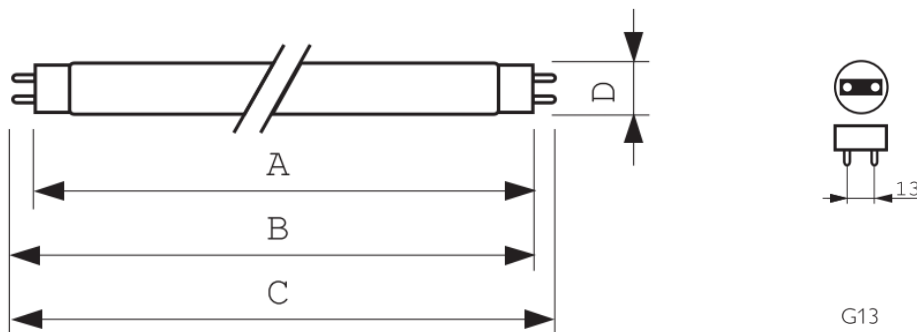

#### Product Dimensions

Base Face to Base Face A	437.4 (max) mm
Insertion Length B	442.1 (min), 444.5 (max) mm
Overall Length C	451.6 (max) mm
Diameter D	28 (max) mm

Weight      0.079 kg