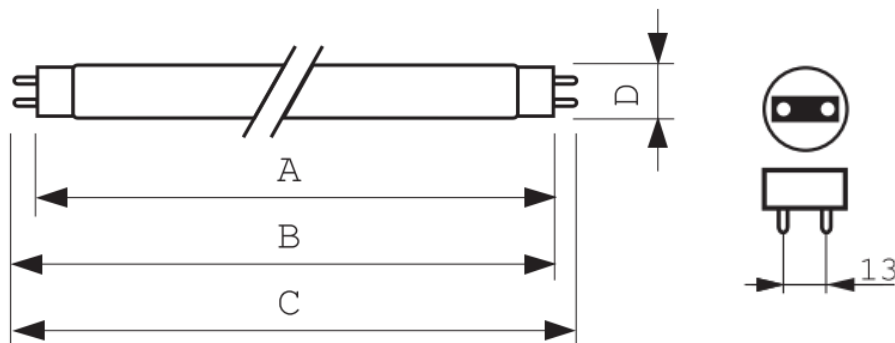

#### Light Technical Characteristics

#### Product Dimensions

Base Face to Base Face A	437.4 (max) mm
Insertion Length B	442.1 (min), 444.5 (max) mm
Overall Length C	451.6 (max) mm
Diameter D	28 (max) mm

Weight      0.105 kg