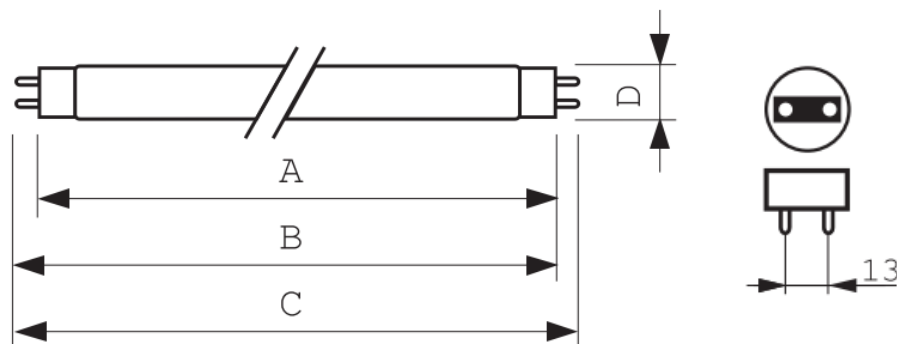

##### Product Dimensions

Base Face to Base Face A	437.4 (max) mm
Insertion Length B	442.1 (min), 444.5 (max) mm
Overall Length C	451.6 (max) mm
Diameter D	28 (max) mm

Weight 0.105 kg