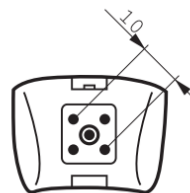

Cap Base	G10Q
Bulb	C-T29
Main Application	Reprography
Useful Life	8000 hr
Shatterproof Sleeve Mat.	FEP

Electrical Characteristics

Lamp Wattage	22 W
Lamp Wattage Technical	22 W
Lamp Voltage	62 V
Lamp Current	0.4 A

UV- Related Characteristics

368* nm (UV)	6.65 $\mu\text{W}/\text{cm}^2$
540* nm (Green)	2.58 $\mu\text{W}/\text{cm}^2$

Product Dimensions

Diameter D	26.2 (min), 31 (max) mm
Overall Width E	203.2 (min), 215.9(max) mm
Width F	147.6 (min), 157.2 (max) mm