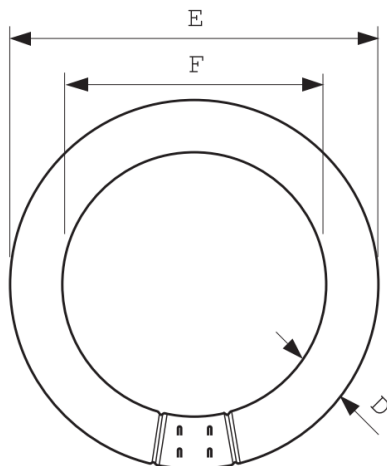

Technical Data Sheet

Product : Synergetic (TGX22S)

Brand : Insect-O-Cutor

Date : 18/11/14

Revision : R2

Part Number:
Product Description:

TGX22S
Synergetic 22W Circline, Shatterproof

General Characteristics

Cap Base	G10Q
Bulb	C-T29
Main Application	Reprography
Useful Life	8000 hr
Shatterproof Sleeve Mat.	FEP

Electrical Characteristics

Lamp Wattage	22 W
Lamp Wattage Technical	22 W
Lamp Voltage	62 V
Lamp Current	0.4 A

UV- Related Characteristics

368* nm (UV)	6.65 $\mu\text{W}/\text{cm}^2$
540* nm (Green)	2.58 $\mu\text{W}/\text{cm}^2$

Product Dimensions

Diameter D	26.2 (min), 31 (max) mm
Overall Width E	203.2 (min), 215.9(max) mm
Width F	147.6 (min), 157.2 (max) mm