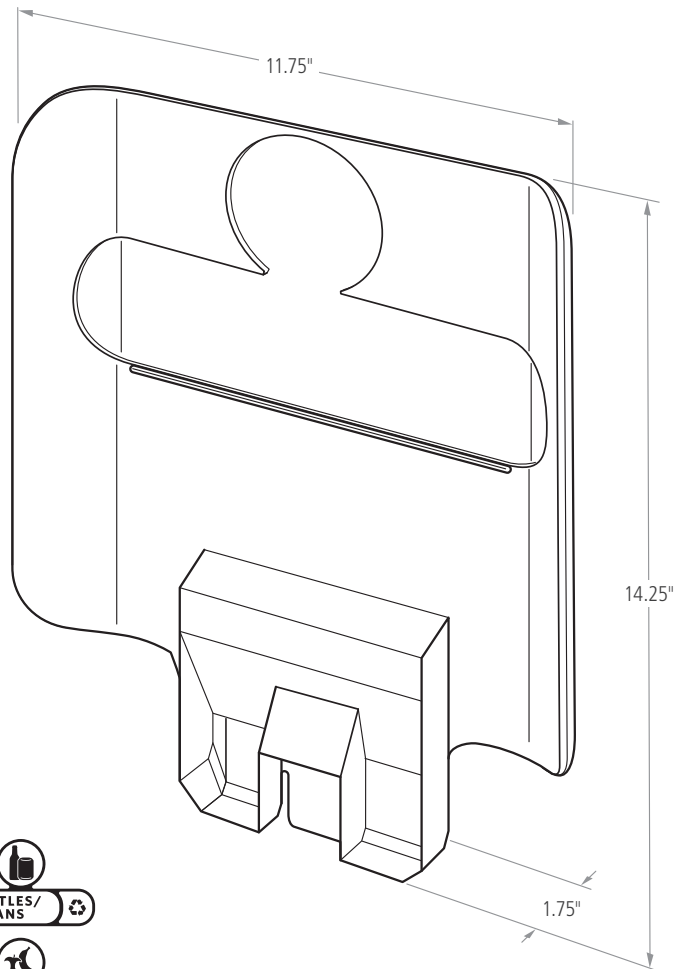

Waste Stream Label Kit - 1977787

SLIM JIM® RECYCLING STATION BILLBOARDS

SKU #	DESCRIPTION	COLOR	DEPTH IN	WIDTH IN	HEIGHT IN	PACK SIZE
2007905	BILLBOARD	RED	1.75	11.75	14.25	1
2007907	BILLBOARD	YELLOW	1.75	11.75	14.25	1
2007908	BILLBOARD	GREEN	1.75	11.75	14.25	1
2007909	BILLBOARD	BLUE	1.75	11.75	14.25	1
2007910	BILLBOARD	BLACK	1.75	11.75	14.25	1
2007911	BILLBOARD	DARK GREY	1.75	11.75	14.25	1
2007912	BILLBOARD	BROWN	1.75	11.75	14.25	1
1977787	LABEL KIT: ENGLISH (UNITED STATES)	WHITE	0.063	9.55	5.59	1
2007922	LABEL KIT: FRENCH/ENGLISH (CANADA)	WHITE	0.063	9.55	5.59	1
2007921	LABEL KIT: ENGLISH (UNITED KINGDOM)	WHITE	0.063	9.55	5.59	1
2007924	LABEL KIT: ENGLISH (AUSTRALIA)	WHITE	0.063	9.55	5.59	1
2007923	LABEL KIT: SPANISH	WHITE	0.063	9.55	5.59	1
2007920	LABEL KIT: CHINESE/ENGLISH	WHITE	0.063	9.55	5.59	1