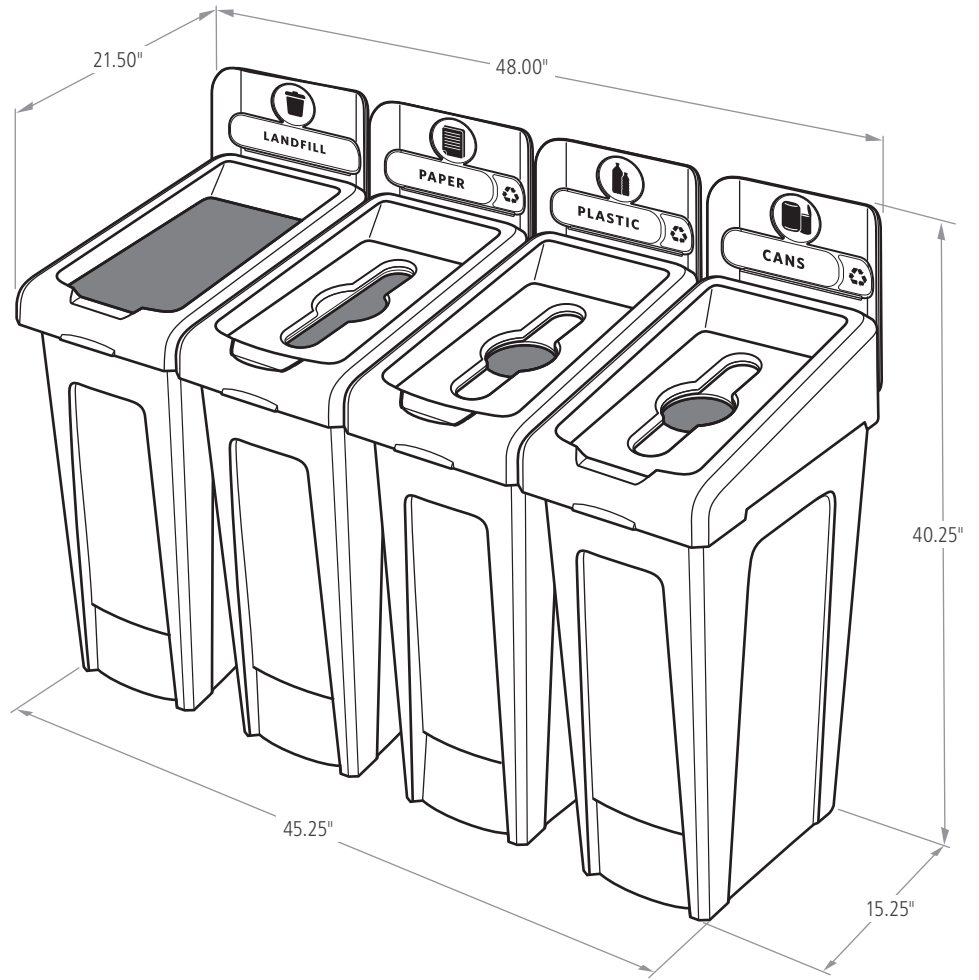

SLIM JIM® RECYCLING STATION 4-STREAM KIT

An adaptable recycling solution offers a front-of-house look with smart functionality.

Features and Benefits:

- Components snap in place without the use of hardware
- Hinging lid inserts are optimized to fit any size recyclable
- Venting channels for easy liner removal and a cinch grip to secure and hide liner bags

COLORS AVAILABLE

Black/Blue/Red/Yellow

Material Composition:

Base: Polyethylene blend
Lid: Polyethylene blend
Connector: Polypropylene
Billboard: Polypropylene
Lid insert: Polypropylene

2007919

SLIM JIM® RECYCLING STATION 4-STREAM KIT

SKU #	DESCRIPTION	COLOR	CAPACITY GAL	LENGTH IN	WIDTH IN	HEIGHT IN	PACK SIZE
2007919	4-STREAM STATION LANDFILL/PAPER/PLASTIC/CANS	BLACK/BLUE/RED/YELLOW	23/23/23/23	21.50	48.00	40.25	1

162707 |

©2017 Rubbermaid Commercial Products LLC
8900 Northpointe Executive Park Drive, Huntersville, NC 28078