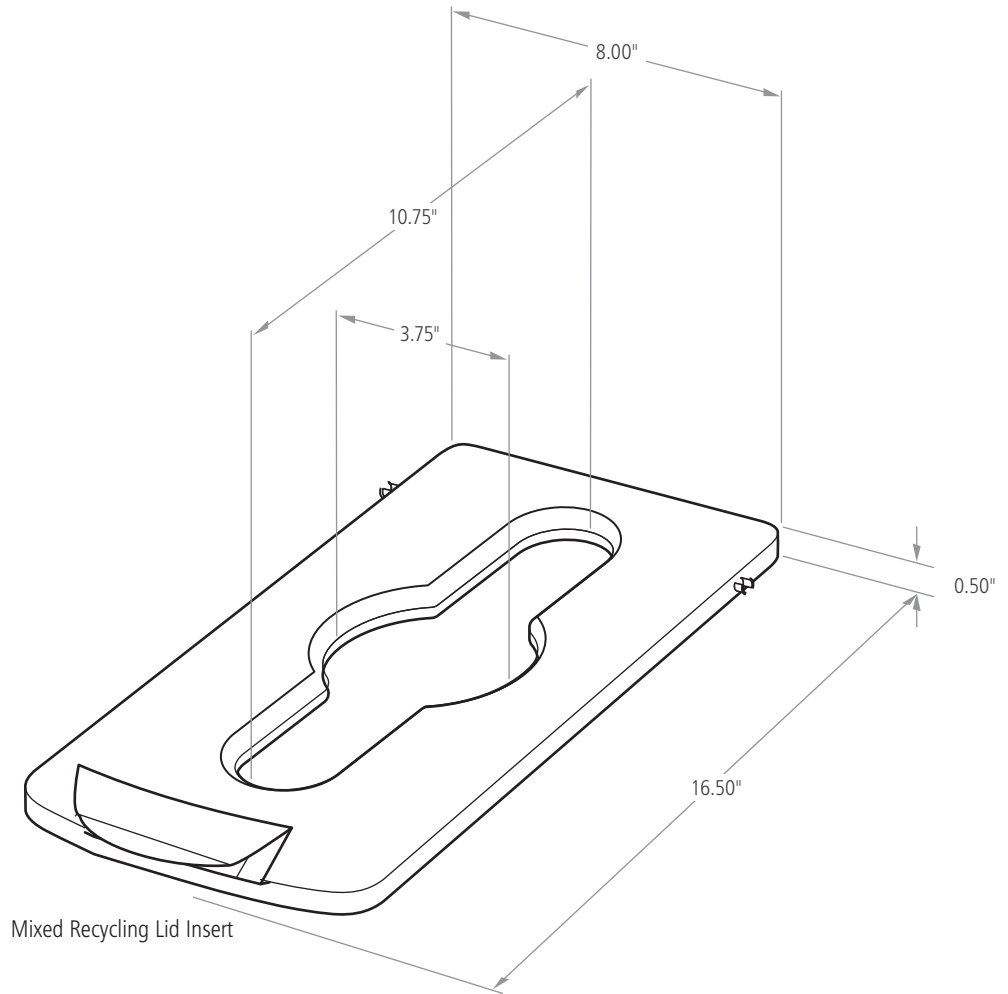

COLORS AVAILABLE

Red, Yellow, Green, Blue, Black, Dark Grey, Brown

Material Composition:

Polypropylene

Compatibility:

- Compatible with Slim Jim® Recycling Station Starter Kit and Slim Jim® Recycling Station Billboards