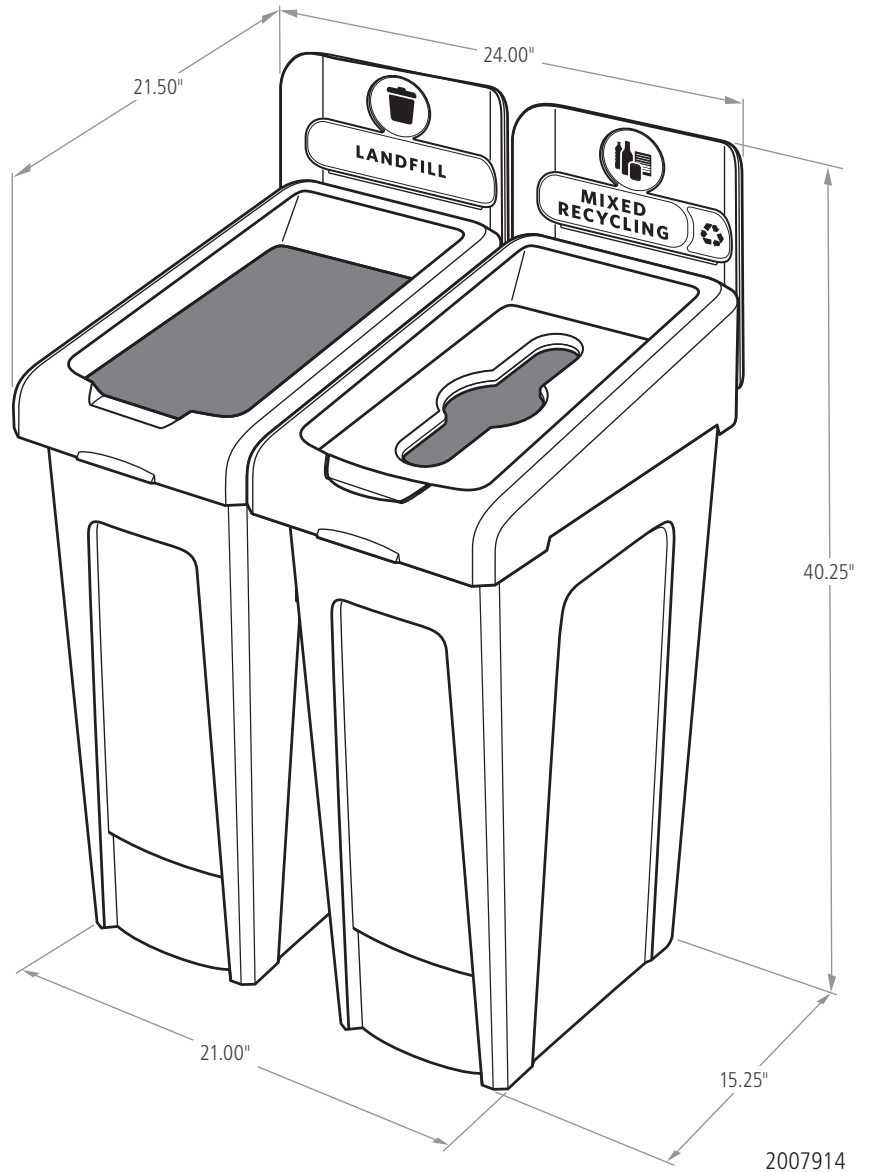

Features and Benefits:

- Simple and durable execution. Components snap in place without the use of hardware
- Hinging lid inserts are optimized to fit any size recyclable
- Venting channels for easy liner removal and a cinch grip to secure and hide liner bags

COLORS AVAILABLE

Black/Blue, Black/Yellow

Material Composition:

Base: Polyethylene blend
 Lid: Polyethylene blend
 Connector: Polypropylene
 Billboard: Polypropylene
 Lid insert: Polypropylene

2007914

SLIM JIM® RECYCLING STATION 2-STREAM KIT