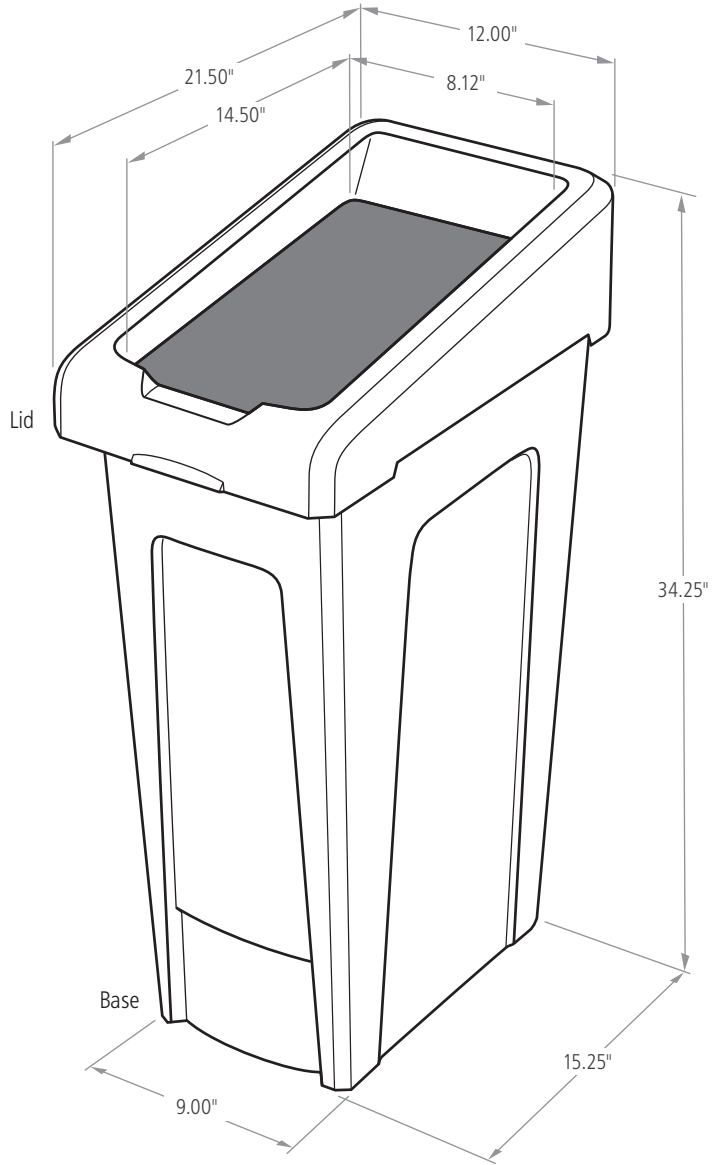

COLORS AVAILABLE

Grey

Material Composition:

Base: Polyethylene blend

Lid: Polyethylene blend

Connector: Polypropylene

Compatibility:

- Compatible with Slim Jim® Recycling Station Lid Inserts and Slim Jim® Recycling Station Billboards
- Waste Stream Label Kit – 1977787

SLIM JIM® RECYCLING STATION STARTER KIT

SKU #	DESCRIPTION	COLOR	CAPACITY GAL	LENGTH IN	WIDTH IN	HEIGHT IN	PACK SIZE
2007913	STARTER KIT	LIGHT GREY	23	21.50	12.00	34.25	1

162707 |

©2017 Rubbermaid Commercial Products LLC
8900 Northpointe Executive Park Drive, Huntersville, NC 28078