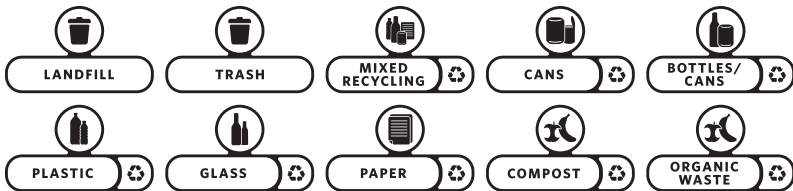

COLORS AVAILABLE

Red, Yellow, Green, Blue, Black, Dark Grey, Brown

Material Composition:

Polypropylene

Compatibility:

- Compatible with Slim Jim® Recycling Station Starter Kit, Slim Jim® Recycling Station Lid Inserts, and Slim Jim® Recycling Station Waste Stream Label Kits.