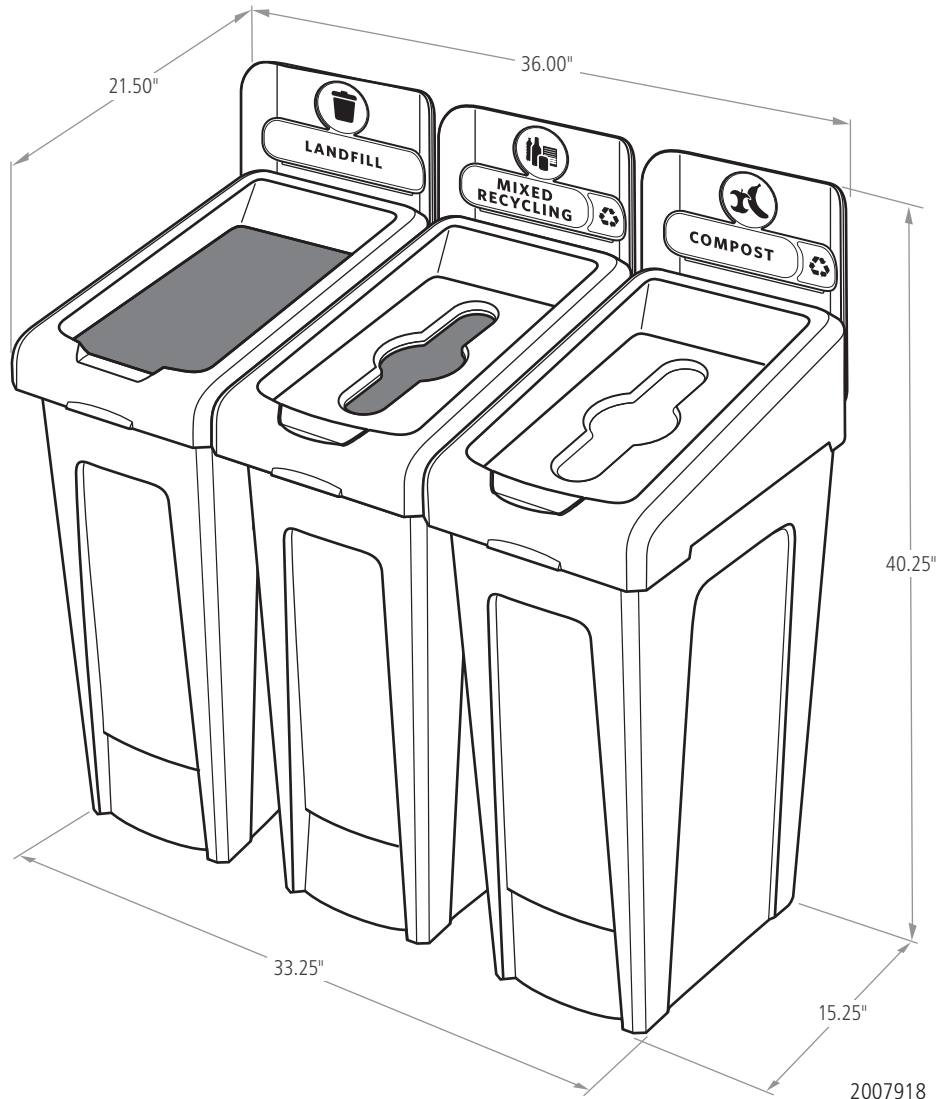

SLIM JIM® RECYCLING STATION 3-STREAM KIT

An adaptable recycling solution offers a front-of-house look with smart functionality.

Features and Benefits:

- Simple and durable execution. Components snap in place without the use of hardware
- Hinging lid inserts are optimized to fit any size recyclable
- Venting channels for easy liner removal and a cinch grip to secure and hide liner bags

COLORS AVAILABLE

Black/Blue/Yellow, Black/Blue/Green

Material Composition:

- Base: Polyethylene blend
- Lid: Polyethylene blend
- Connector: Polypropylene
- Billboard: Polypropylene
- Lid insert: Polypropylene

2007918

SLIM JIM® RECYCLING STATION 3-STREAM KIT

SKU #	DESCRIPTION	COLOR	CAPACITY GAL	LENGTH IN	WIDTH IN	HEIGHT IN	PACK SIZE
2007917	3-STREAM STATION LANDFILL/PAPER/BOTTLES/CANS	BLACK/BLUE/YELLOW	23/23/23	21.50	36.00	40.25	1
2007918	3-STREAM STATION LANDFILL/MIXED RECYCLING/COMPOST	BLACK/BLUE/GREEN	23/23/23	21.50	36.00	40.25	1

162707 |

©2017 Rubbermaid Commercial Products LLC
8900 Northpointe Executive Park Drive, Huntersville, NC 28078